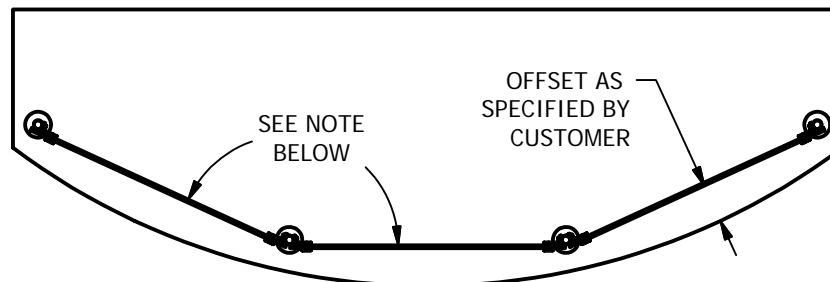

STRAIGHT COUNTER FRONT

ALL PRODUCTS ARE AVAILABLE IN UNLIMITED LENGTH LINEUPS
EACH SECTION IS LIMITED TO 40" POST CENTERLINES

FACETED COUNTER FRONT

VP-3Q AND VPC-3Q ONLY AVAILABLE IN ANY OFFSET ANGLE
VG5-3Q LIMITED TO 11° ANGLE OFFSET (MAX) FROM STRAIGHT

RADIUS COUNTER FRONT

VP-3Q AND VPC-3Q ONLY AVAILABLE IN ANY OFFSET ANGLE
VG5-3Q LIMITED TO 11° ANGLE OFFSET (MAX) FROM STRAIGHT