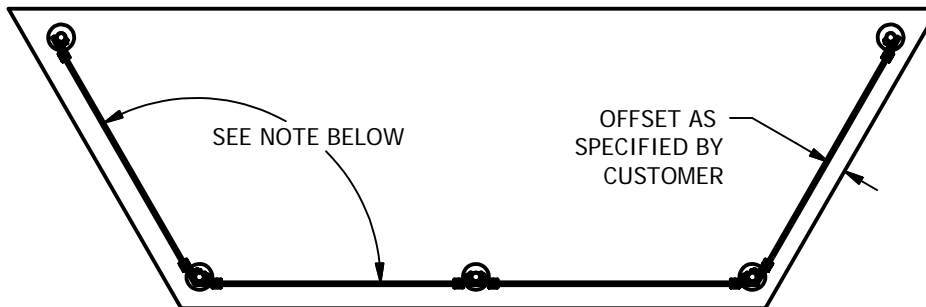

STRAIGHT COUNTER FRONT

ALL PRODUCTS ARE AVAILABLE IN UNLIMITED LENGTH LINEUPS
EACH SECTION IS LIMITED TO 40" POST CENTERLINES

FACETED COUNTER FRONT

VP-3Q AND VPC-3Q ONLY AVAILABLE IN ANY OFFSET ANGLE
VG5-3Q LIMITED TO 11° ANGLE OFFSET (MAX) FROM STRAIGHT

RADIUS COUNTER FRONT

VP-3Q AND VPC-3Q ONLY AVAILABLE IN ANY OFFSET ANGLE
VG5-3Q LIMITED TO 11° ANGLE OFFSET (MAX) FROM STRAIGHT