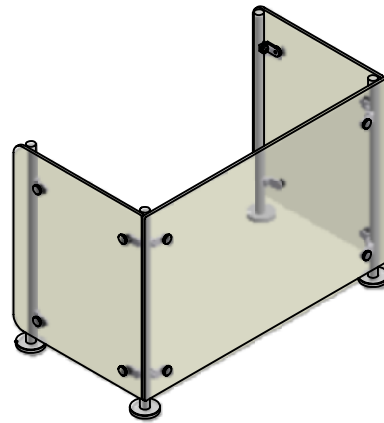

FINISHES:

- Clear Anodized Aluminum
- Brushed Stainless Steel
- Powder Coated Aluminum

Powder Coat Color:

LINEUP DIMENSIONS:

- Single Unit Centerline (L) = _____
- Multi - Section Unit (L) = _____

GLASS:

1/4" Clear Tempered Glass Panels
w/ Radius Corners and Polished Edges

Note:
Lights and/or Warmers
are not available on
this product line

OPTIONS:

- (2) EP1 End Panel
- (1) Left EP1
- (1) Right EP1

MAXIMUM CENTERLINE DIMENSION (L) = 40" PER SECTION
NO LIMIT ON NUMBER OF CONNECTED SECTIONS

**For multiple section units, L1 = L unless specific centerline dimensions are requested.