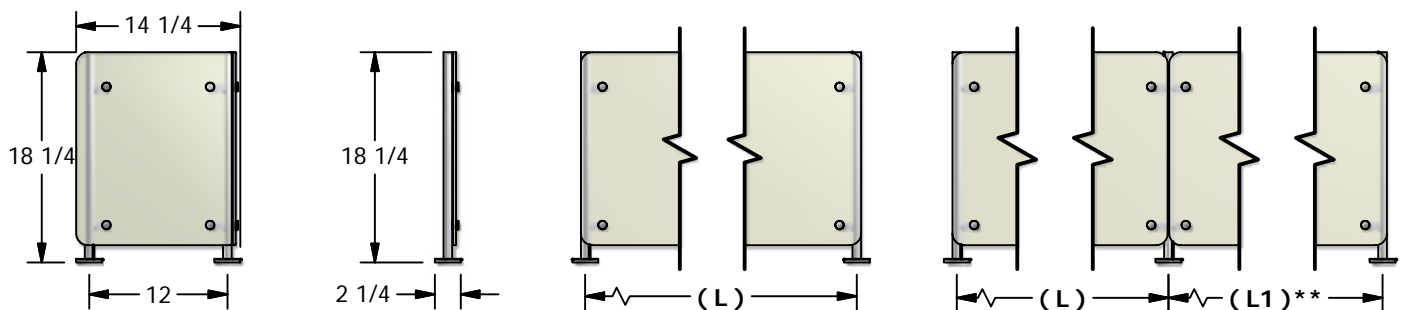

FINISHES:

- Clear Anodized Aluminum
- Brushed Stainless Steel
- Powder Coated Aluminum

Powder Coat Color:

LINEUP DIMENSIONS:

- Single Unit Centerline (L) = _____
- Multi - Section Unit (L) = _____

GLASS:

1/4" Clear Tempered Glass Panels
w/ Radius Corners and Polished Edges

Note:
Lights and/or Warmers
are not available on
this product line

OPTIONS:

- (2) EP1 End Panel
- (1) Left EP1
- (1) Right EP1

MAXIMUM CENTERLINE DIMENSION (L) = 40" PER SECTION
NO LIMIT ON NUMBER OF CONNECTED SECTIONS

**For multiple section units, L1 = L unless specific centerline dimensions are requested.