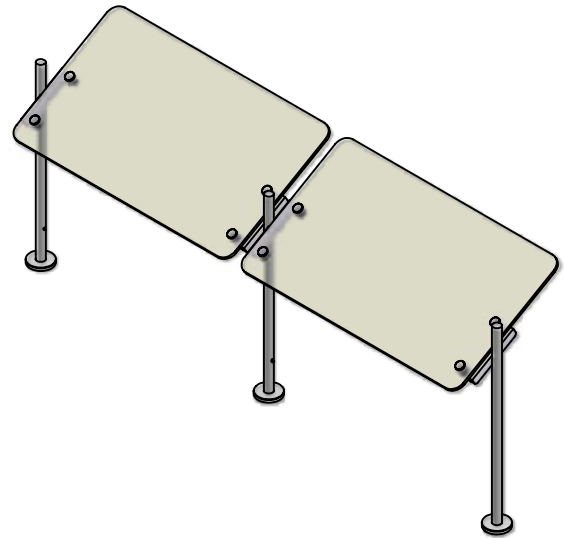

FINISHES:

- Clear Anodized Aluminum
- Brushed Stainless Steel
- Powder Coated Aluminum

Powder Coat Color:

LINEUP DIMENSIONS:

- Single Unit Centerline (L) = _____
- Multi - Section Unit (L) = _____

GLASS:

1/4" Clear Tempered Glass Panels
w/ Radius Corners and Polished Edges

Note:
Lights and/or Warmers
are not available on
this product line

OPTIONS:

- (2) EP1 End Panel
- (1) Left EP1
- (1) Right EP1

MAXIMUM CENTERLINE DIMENSION (L) = 40" PER SECTION
NO LIMIT ON NUMBER OF CONNECTED SECTIONS

**For multiple section units, L1 = L unless specific centerline dimensions are requested.