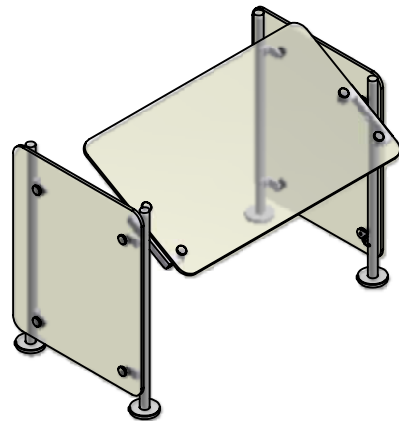

FINISHES:

- Clear Anodized Aluminum
- Brushed Stainless Steel
- Powder Coated Aluminum

Powder Coat Color:

LINEUP DIMENSIONS:

- Single Unit Centerline (L) = _____
- Multi - Section Unit (L) = _____

GLASS:

1/4" Clear Tempered Glass Panels
w/ Radius Corners and Polished Edges

Note:
Lights and/or Warmers
are not available on
this product line

OPTIONS:

- (2) EP1 End Panel
- (1) Left EP1
- (1) Right EP1

MAXIMUM CENTERLINE DIMENSION (L) = 40" PER SECTION
NO LIMIT ON NUMBER OF CONNECTED SECTIONS

**For multiple section units, L1 = L unless specific centerline dimensions are requested.