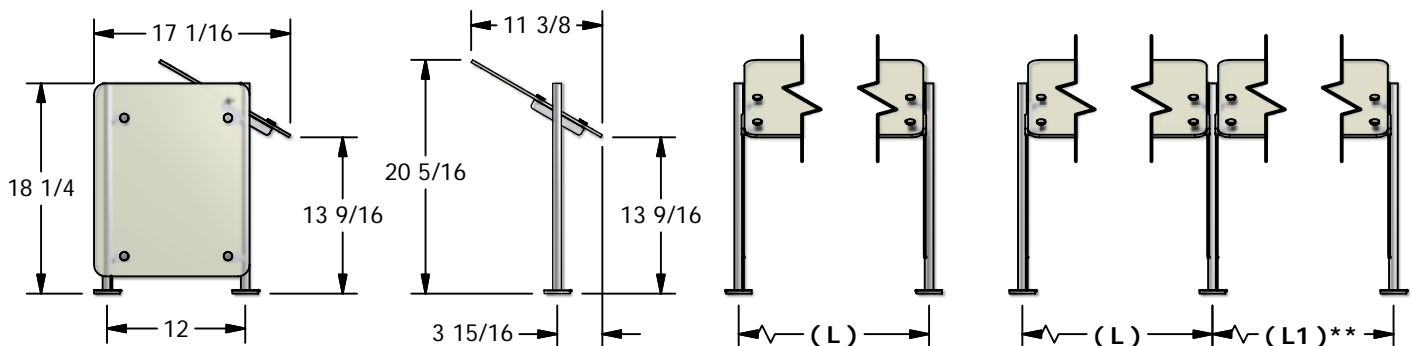

FINISHES:

- Clear Anodized Aluminum
- Brushed Stainless Steel
- Powder Coated Aluminum

Powder Coat Color:

LINEUP DIMENSIONS:

- Single Unit Centerline (L) = _____
- Multi - Section Unit (L) = _____

GLASS:

1/4" Clear Tempered Glass Panels
w/ Radius Corners and Polished Edges

Note:
Lights and/or Warmers
are not available on
this product line

OPTIONS:

- (2) EP1 End Panel
- (1) Left EP1
- (1) Right EP1

MAXIMUM CENTERLINE DIMENSION (L) = 40" PER SECTION
NO LIMIT ON NUMBER OF CONNECTED SECTIONS

**For multiple section units, L1 = L unless specific centerline dimensions are requested.