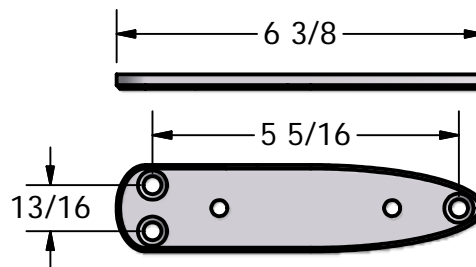

MOUNTING PLATE DETAILS

SURFACE MOUNTING PLATES

(A) MOUNTING PLATE FOR SOLID FRAME PROFILE

(B) MOUNTING PLATE FOR OVAL CUTOUT FRAME PROFILE

(C) MOUNTING PLATE FOR TRIANGULAR CUTOUT FRAME PROFILE

CONCEALED MOUNTING PLATE

(D) CONCEALED MOUNTING PLATE FOR ALL FRAME PROFILES