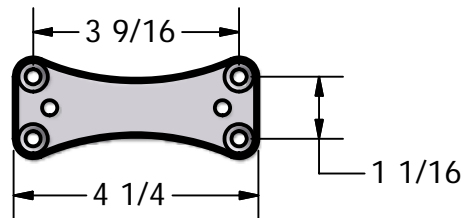

MOUNTING PLATE DETAILS

SURFACE MOUNTING PLATES

(A) MOUNTING PLATE FOR SOLID FRAME PROFILE

(B) MOUNTING PLATE FOR OVAL CUTOUT FRAME PROFILE

(C) MOUNTING PLATE FOR TRIANGULAR CUTOUT FRAME PROFILE

CONCEALED MOUNTING PLATE

(D) CONCEALED MOUNTING PLATE FOR ALL FRAME PROFILES