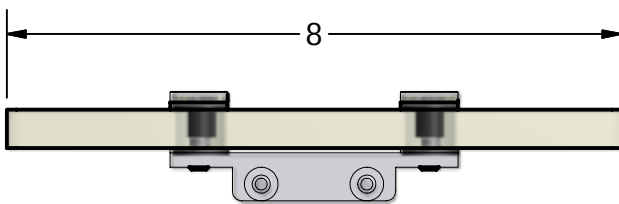

#### THICKNESS

- 8mm - (Maximum span is 54")
- 12mm - (Maximum span is 66")

Typical mounting system for 8mm thick tempered glass.

#### THICKNESS

- 8mm - (Maximum span is 54")
- 12mm - (Maximum span is 66")

Typical mounting system for 12mm thick tempered glass.