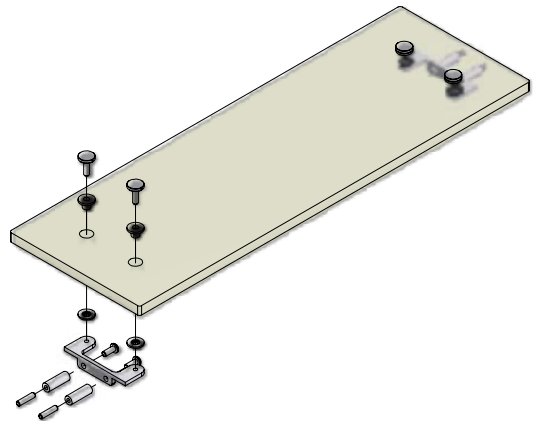

#### THICKNESS

- 8mm - (Maximum span is 54")
- 12mm - (Maximum span is 66")

Typical mounting system for 8mm thick tempered glass.

#### THICKNESS

- 8mm - (Maximum span is 54")
- 12mm - (Maximum span is 66")

Typical mounting system for 12mm thick tempered glass.