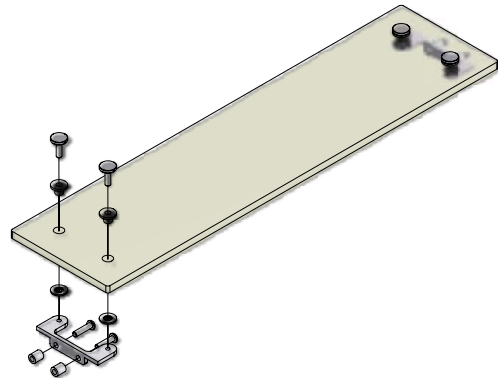

### SKE6

#### THICKNESS

- 8mm - (Maximum span is 54")
- 12mm - (Maximum span is 66")

Typical mounting system for 8mm thick tempered glass.

#### THICKNESS

- 8mm - (Maximum span is 54")
- 12mm - (Maximum span is 66")

Typical mounting system for 12mm thick tempered glass.