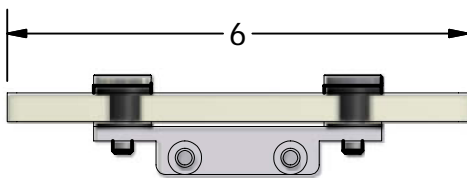

#### THICKNESS

- 8mm - (Maximum span is 54")
- 12mm - (Maximum span is 66")

Typical mounting system for 8mm thick tempered glass.

#### THICKNESS

- 8mm - (Maximum span is 54")
- 12mm - (Maximum span is 66")

Typical mounting system for 12mm thick tempered glass.