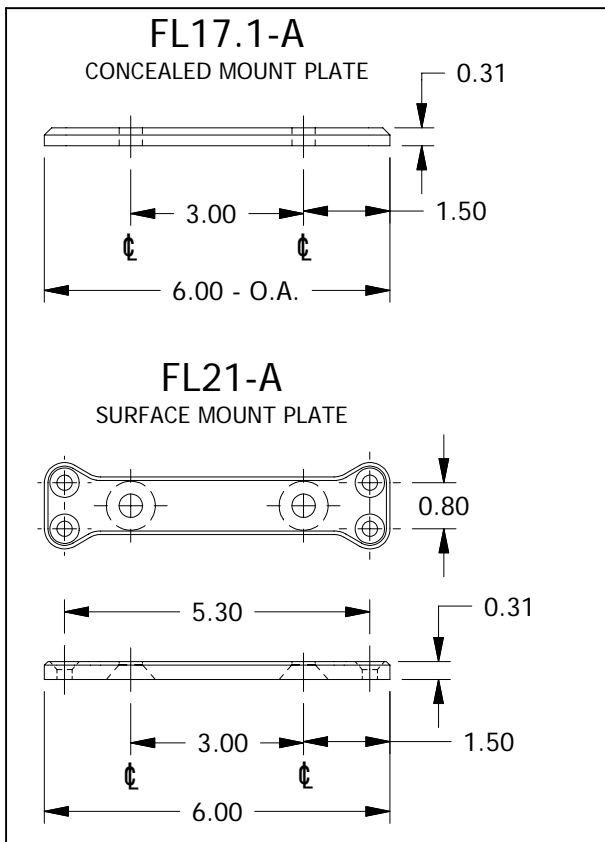

## CONCEALED MOUNT

**A** TO COUNTERTOP

**B** TO DROP-IN FLANGE

## SURFACE MOUNT